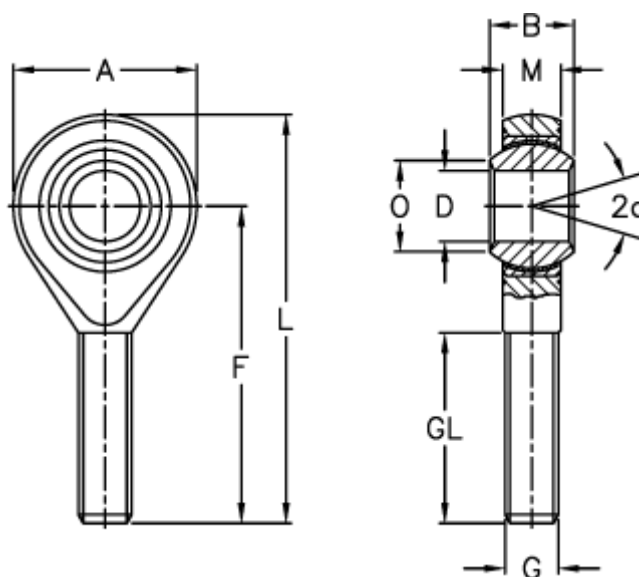

Article number: 543012051

Description: LDK Rod end SPOS 5ECL
Stainless steel, threaded left

Measures

A	= 16	L	= 41
a (degrees)	= 13	M	= 6.00
B	= 8	O	= 7.7
D	= 5	Static load C0 (kN)	= 6.7
Dynamic load C (kN)	= 3.4	Weight (g)	= 12,5
F	= 33		
g	= M5		
GL	= 20		